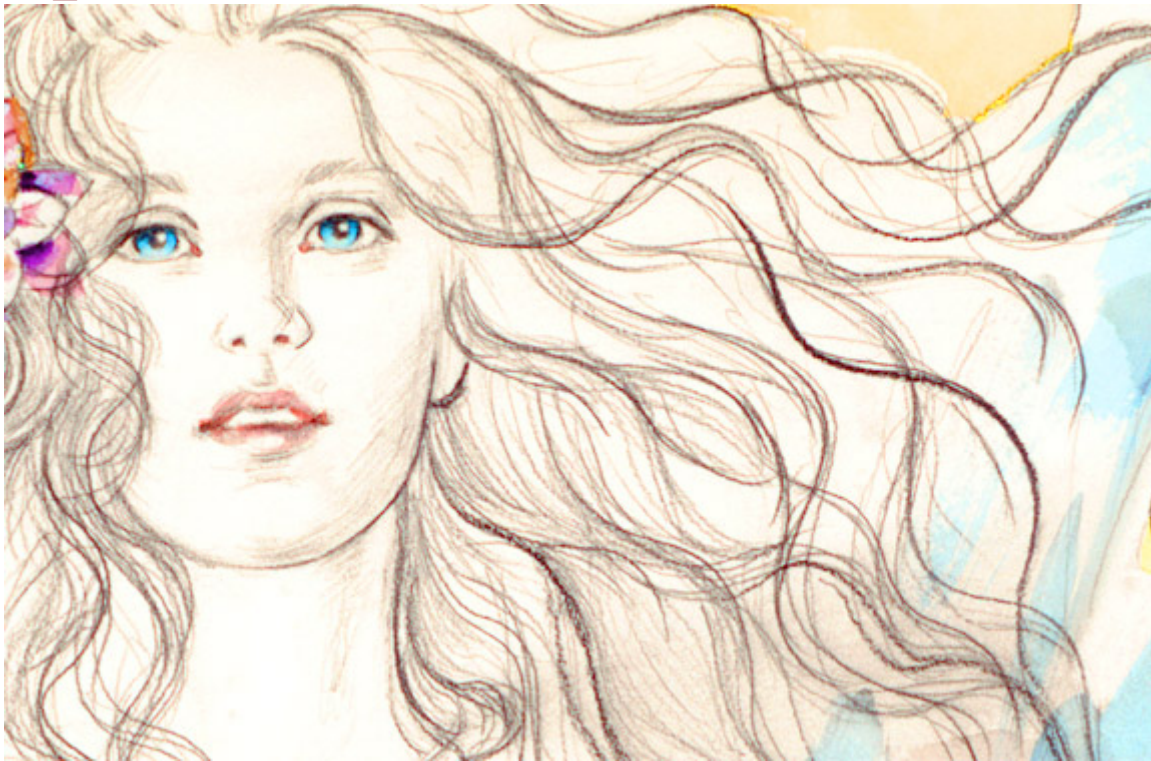

## Angel\_Face

pensacola woman1, 6/27/05, 2:14 PM, 8C, 5454×6960 (2059+2107), 150%, bent 6 new, 1/30 s, R68.0, G54.3, B69.7