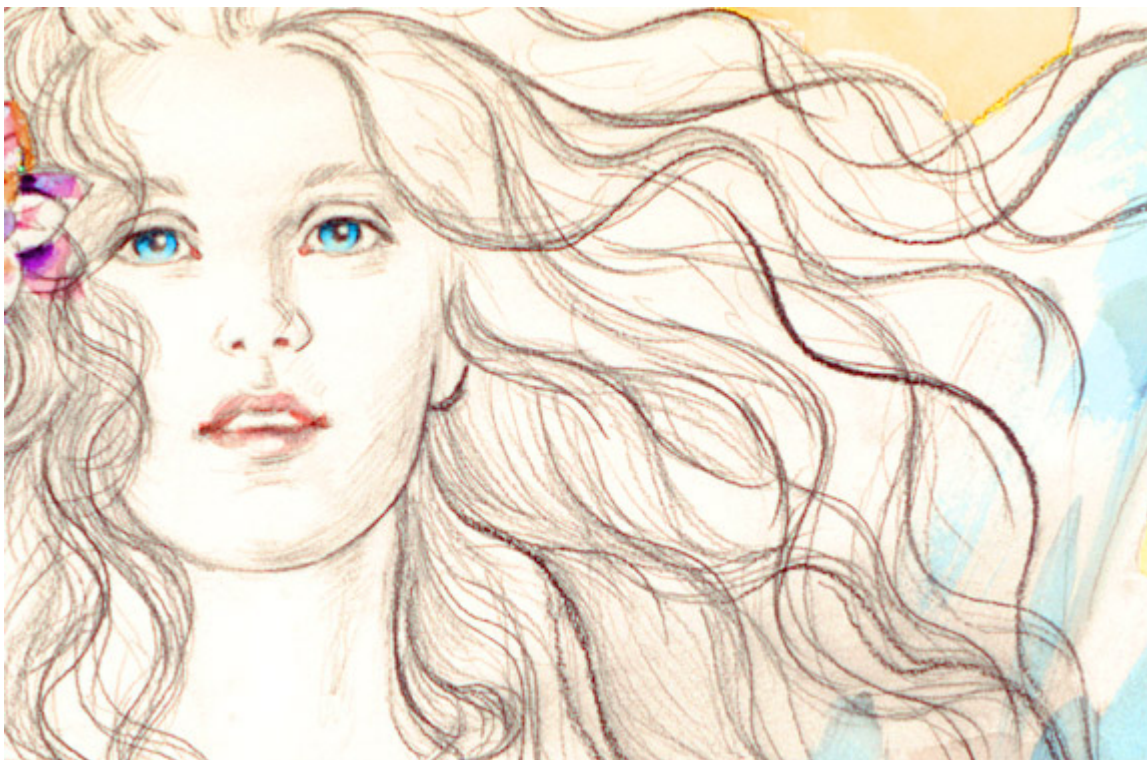

## Angel\_Face

pensacola woman1, 6/27/05, 2:14 PM, 8C, 5454×6960 (2059+2107), 150%, bent 6 new, 1/30 s, R68.0, G54.3, B69.7